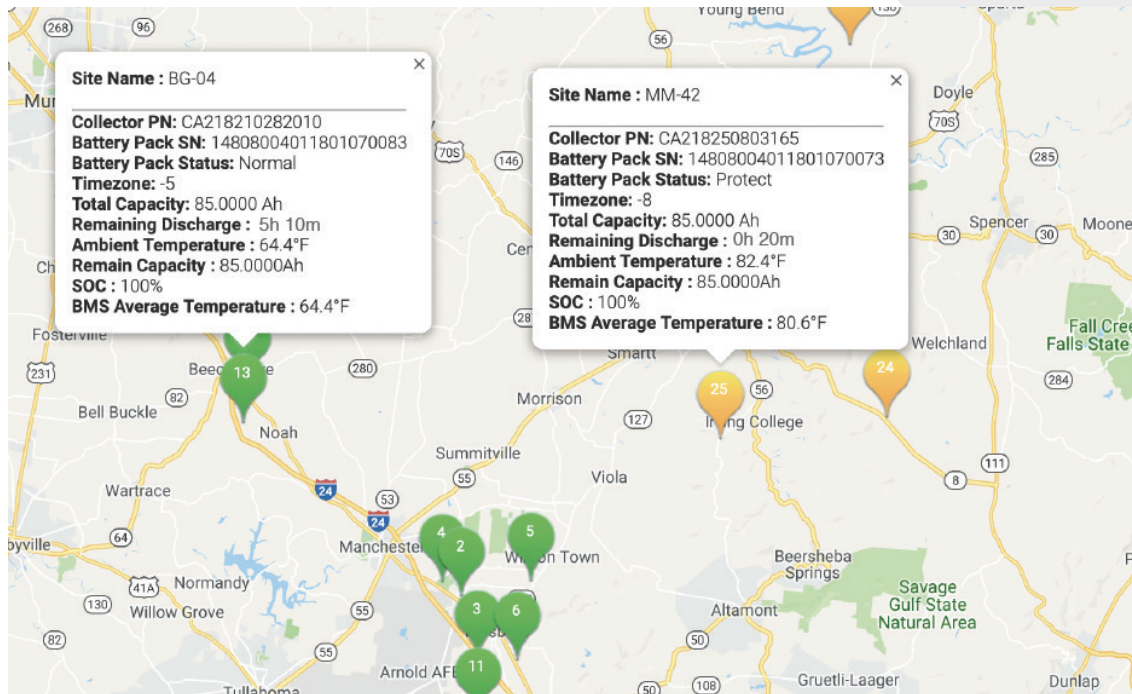

Proactive Remote Battery Monitoring

Ensure Your Remote Sites Never Go Down