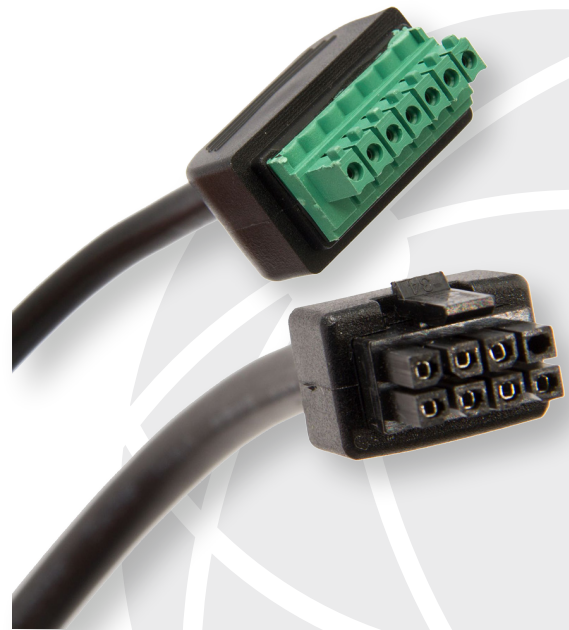

PP7P8M-A-x

Zhone/Nokia/Other Cable Assembly

Precision Power Cable Assemblies are designed to provide reliable connectivity between Precision FTTx UPS and Optical Network Terminals (ONT). Our "A" Series Cables are specifically terminated to support most indoor Zhone and Nokia ONT models as well as other manufacturer ONT models.

FEATURES

TERMINATION A - 7-PIN CONNECTOR (3.5MM PITCH)

TERMINATION B - 8-PIN CONNECTOR (2 X 4 BLOCK)

ALARM PIN SET CONFIGURED FOR ALL INDOOR NOKIA AND ZHONE ONTS WITH 8-PIN CONNECTOR INPUT OPTION (2 X 4 BLOCK)

STANDARD STOCK ON 2FT, 6FT LENGTHS

CUSTOM LENGTHS AVAILABLE UPON REQUEST

ORDERING GUIDE

PP7P8M-A-2	7-pin to 8-pin block telemetry cable, 2ft
PP7P8M-A-6	7-pin to 8-pin block telemetry cable, 6ft

SPECIFICATIONS