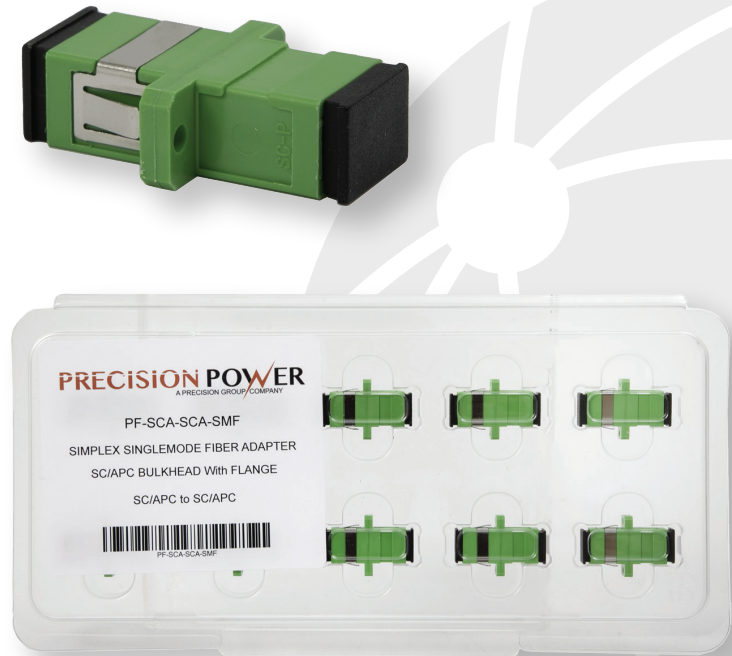

PFBH

Fiber Optic Bulkhead Adapters

Precision Bulkhead Adapters provide a mating connection between fiber optic cables and are compliant with international standards.

FEATURES

CERAMIC ALIGNMENT SLEEVE SUPPORTS SINGLE MODE APPLICATIONS

DUST CAPS PROTECT AGAINST DEBRIS AND CONTAMINATION

DESIGNED FOR DURABILITY AND LONG LIFE

USED TO MATE SIMPLEX SC-SC OR LC-LC FIBER OPTIC CABLES

ORDERING GUIDE

PF-SCA-BH-F	SC/APC TO SC/APC SIMPLEX SINGLEMODE FIBER ADAPTER - CERAMIC BULKHEAD - WITH FLANGE
PF-SCA-BH	SC/APC TO SC/APC SIMPLEX SINGLEMODE FIBER ADAPTER - CERAMIC BULKHEAD - NO FLANGE
PF-SCU-BH-F	SC/UPC TO SC/UPC SIMPLEX SINGLEMODE FIBER ADAPTER - CERAMIC BULKHEAD - WITH FLANGE
PF-SCU-BH	SC/UPC TO SC/UPC SIMPLEX SINGLEMODE FIBER ADAPTER - CERAMIC BULKHEAD - NO FLANGE
PF-SCA2-BH	SC/APC TO SC/APC DUPLEX SINGLEMODE FIBER ADAPTER - CERAMIC BULKHEAD