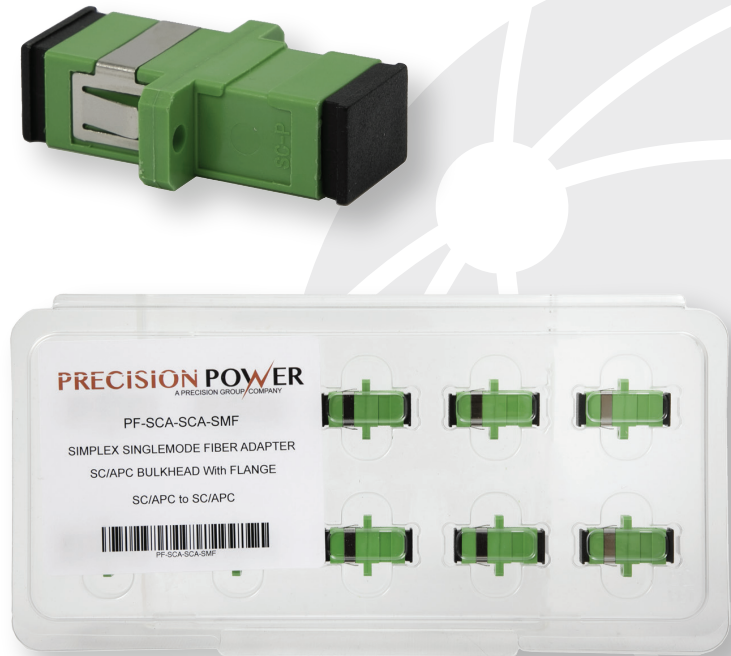

# Fiber Optic Bulkhead Adapters

Precision Bulkhead Adapters provide a mating connection between fiber optic cables and are compliant with international standards.

## FEATURES

CERAMIC ALIGNMENT SLEEVE SUPPORTS SINGLE MODE APPLICATIONS

DUST CAPS PROTECT AGAINST DEBRIS AND CONTAMINATION

DESIGNED FOR DURABILITY AND LONG LIFE

USED TO MATE SIMPLEX SC-SC OR LC-LC FIBER OPTIC CABLES