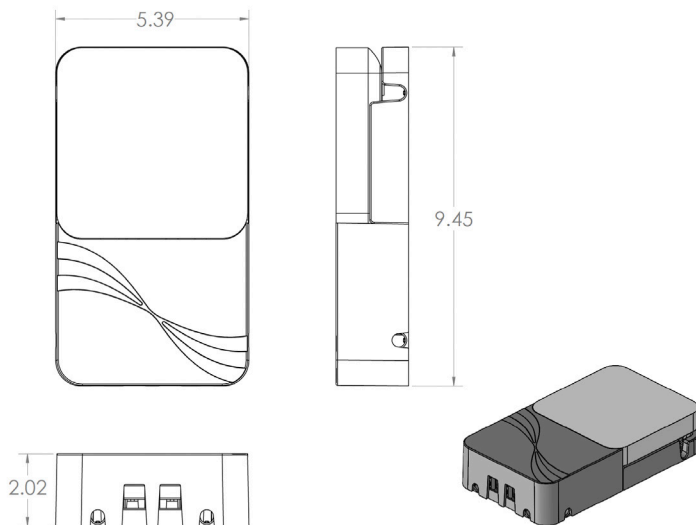

ORDERING GUIDE

PF-FLEXPL-T-5000

ONT Mounting System For Nokia XS-010X-Q ONT With SCAPC Adapter