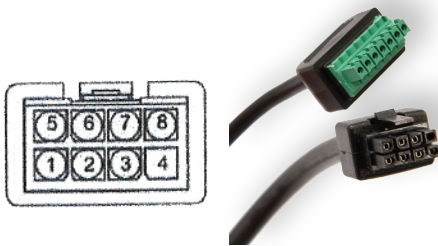

CABLE CONFIGURATION GUIDE

| ONT MANUFACTURER | ONT MODEL(S) | RECOMMENDED CABLE PN |
|--------------------------------|---|---|
| CALIX | 7XX SERIES OUTDOOR ONT / 4200ah | PR7CT-2-10 (1000ft), -05 (500ft) (BULK CABLE) |
| CALIX | 716GE-I / 726GE-I / 836GE | PP7PDIN-2, -4, -8, -10 |
| CALIX | 844GE / 812G / 813G / 819G / 822G / GP1100x / GP1101X / GS4227 / GS4227W (U6) / 4200a / U6XW / U10XW / 7u10 | PP7P8M-B-1.5, -4, -6, -8, -10 |
| CALIX | 801G / 803G / 844E / GP1100x / GP1101X / 4200a / U4 / U6XW / U10XW / 7u10 | PP7P5525-2, -8 |
| ADTRAN | 3XX / 4XX SERIES OUTDOOR ONT / 632vh | PR7CT-2-10 (1000ft), -05 (500ft) (BULK CABLE) |
| ADTRAN | 324 / 334 / 411 / 424 / 601 / 631qv / 632v | PP7P8M-B-1.5, -4, -6, -8, -10 |
| ADTRAN | 602x / 611 / 621 / 621i / 622v / 601 / 631 / 631qv / 632v | PP7P5521-2 -8 |
| NOKIA | 24X SERIES INDOOR ONT | PP7P8M-A-2, -6 |
| ZHONE | 24XX SERIES INDOOR ONT | PP7P8M-A-2, -6 |
| ZHONE | 42XX SERIES OUTDOOR ONT | PR7CT-2-10 (1000ft), -05 (500ft) (BULK CABLE) |
| ONU W/ F-CONNECTOR POWER INPUT | | PP7P2F |

FINAL # IN EACH RECOMMENDED CABLE PN INDICATES LENGTH (FEET) OF CABLE
 EXAMPLE: PP7P8M-B-4= 4FT CABLE

PP7P8M-A-X

PP7P2F

PP7P8M-B-X

PR7CT-2-10 (1000ft), -05 (500ft)

PP7PDIN-X

PP7P5525-X

PP7P5521-X