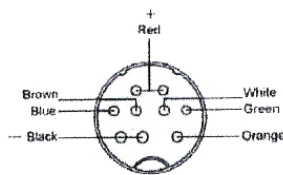

CABLE CONFIGURATION GUIDE

| ONT MANUFACTURER | ONT MODEL(S) | RECOMMENDED CABLE PN |
|--------------------------------|---|---|
| CALIX | 7XX SERIES OUTDOOR ONT / 4200ah | PR7CT-2-10 (1000ft), -05 (500ft) (BULK CABLE) |
| CALIX | 716GE-I / 726GE-I / 836GE | PP7PDIN-2, -4, -8, -10 |
| CALIX | 844GE / 812G / 813G / 819G / 822G / GP1100x / GP1101X / GS4227 / GS4227W (U6) / 4200a / U6XW / U10XW / 7u10 | PP7P8M-B-1.5, -4, -6, -8, -10 |
| CALIX | 801G / 803G / 844E / GP1100x / GP1101X / 4200a / U4 / U6XW / U10XW / 7u10 | PP7P5525-2, -8 |
| ADTRAN | 3XX / 4XX SERIES OUTDOOR ONT / 632vh | PR7CT-2-10 (1000ft), -05 (500ft) (BULK CABLE) |
| ADTRAN | 324 / 334 / 411 / 424 / 601 / 631qv / 632v | PP7P8M-B-1.5, -4, -6, -8, -10 |
| ADTRAN | 602x / 611 / 621 / 621i / 622v / 601 / 631 / 631qv / 632v | PP7P5521-2 -8 |
| NOKIA | 24X SERIES INDOOR ONT | PP7P8M-A-2, -6 |
| ZHONE | 24XX SERIES INDOOR ONT | PP7P8M-A-2, -6 |
| ZHONE | 42XX SERIES OUTDOOR ONT | PR7CT-2-10 (1000ft), -05 (500ft) (BULK CABLE) |
| ONU W/ F-CONNECTOR POWER INPUT | | PP7P2F |

FINAL # IN EACH RECOMMENDED CABLE PN INDICATES LENGTH (FEET) OF CABLE
 EXAMPLE: PP7P8M-B-4= 4FT CABLE

PP7P8M-A-X

PP7P2F

PP7P8M-B-X

PR7CT-2-10 (1000ft), -05 (500ft)

PP7PDIN-X

PP7P5525-X

PP7P5521-X