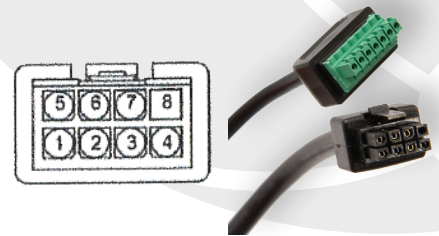

CABLE CONFIGURATION GUIDE

| ONT MANUFACTURER | ONT MODEL(S) | RECOMMENDED CABLE PN |
|--------------------------------|---|---|
| CALIX | 7XX SERIES OUTDOOR ONT / 4200ah | PR7CT-2-10 (1000ft), -05 (500ft) (BULK CABLE) |
| CALIX | 716GE-I / 726GE-I / 836GE | PP7PDIN-2, -4, -8, -10 |
| CALIX | 844GE / 812G / 813G / 819G / 822G / GP1100x / GP1101X / GS4227 / GS4227W (U6) / 4200a / U6XW / U10XW / 7u10 | PP7P8M-B-1.5, -4, -6, -8, -10 |
| CALIX | 801G / 803G / 844E / GP1100x / GP1101X / 4200a / U4 / U6XW / U10XW / 7u10 | PP7P5525-2, -8 |
| ADTRAN | 3XX / 4XX SERIES OUTDOOR ONT / 632vh | PR7CT-2-10 (1000ft), -05 (500ft) (BULK CABLE) |
| ADTRAN | 324 / 334 / 411 / 424 / 601 / 631qv / 632v | PP7P8M-B-1.5, -4, -6, -8, -10 |
| ADTRAN | 602x / 611 / 621 / 621i / 622v / 601 / 631 / 631qv / 632v | PP7P5521-2 -8 |
| NOKIA | 24X SERIES INDOOR ONT | PP7P8M-A-2, -6 |
| ZHONE | 24XX SERIES INDOOR ONT | PP7P8M-A-2, -6 |
| ZHONE | 42XX SERIES OUTDOOR ONT | PR7CT-2-10 (1000ft), -05 (500ft) (BULK CABLE) |
| ONU W/ F-CONNECTOR POWER INPUT | | PP7P2F |

FINAL # IN EACH RECOMMENDED CABLE PN INDICATES LENGTH (FEET) OF CABLE
 EXAMPLE: PP7P8M-B-4= 4FT CABLE

PP7P8M-A-X

PP7P2F

PP7P8M-B-X

PR7CT-2-10 (1000ft), -05 (500ft)

PP7PDIN-X

PP7P5525-X

PP7P5521-X